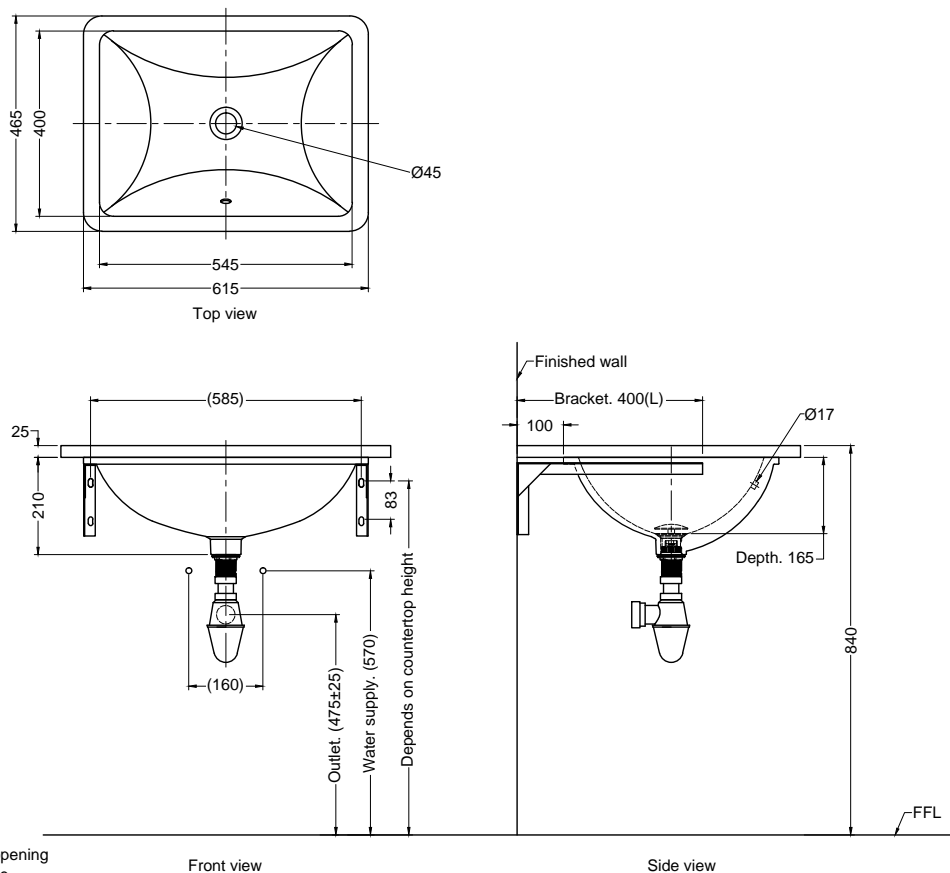

### Product Specification

- Dimension : 615(L) x 465(W) x 210(H)mm
- Material : Vitreous China

### Technical Drawing

Rev	2.0
Date	24.03.2021